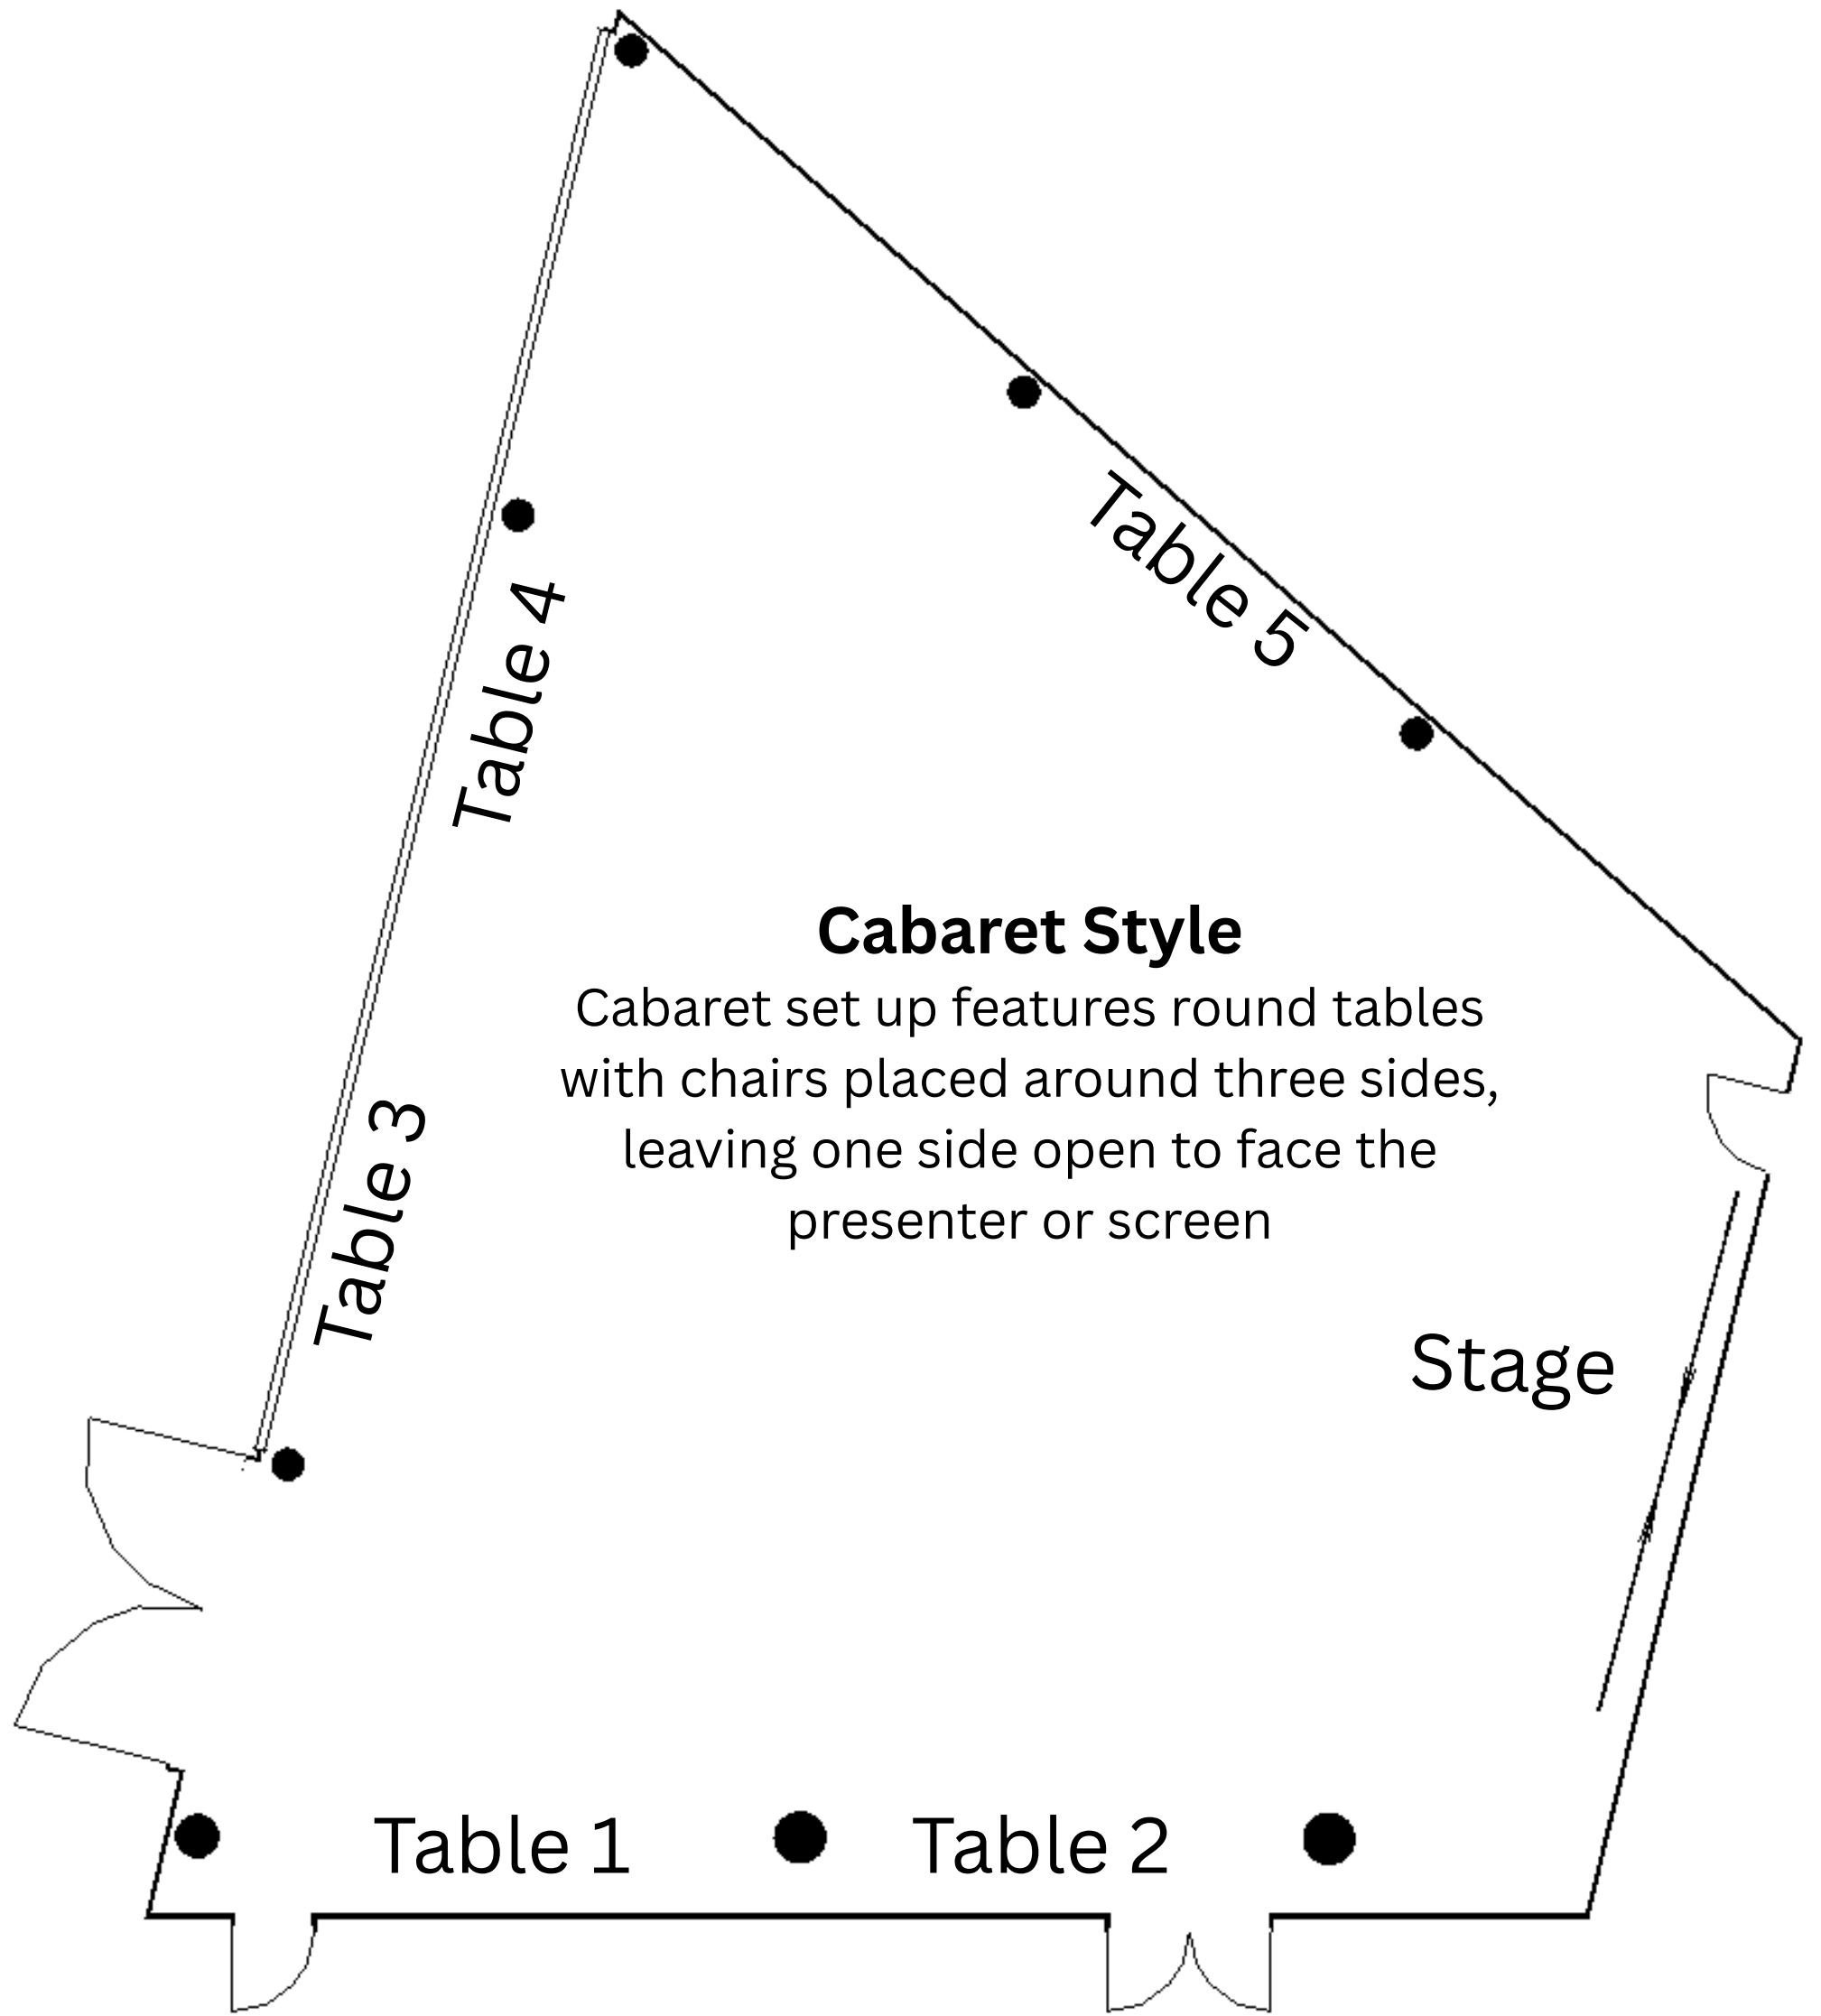

View

Cabaret Style

Cabaret set up features round tables with chairs placed around three sides, leaving one side open to face the presenter or screen

Stage

Table 1

Table 2

Table 3

Table 4

Table 5